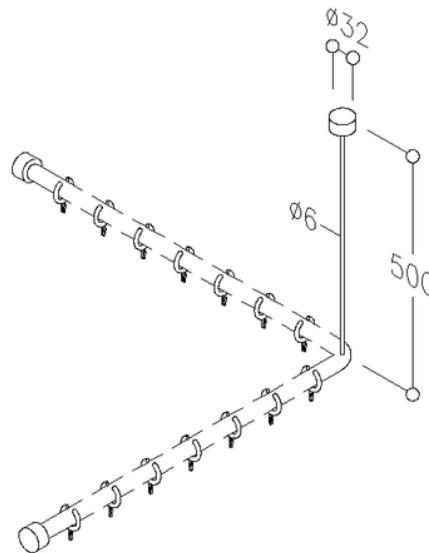

NORMBAU GmbH
Schwarzwaldstraße 15
77871 Renchen/Germany
Telefon +49(0)7843 / 704 - 0
Telefax +49(0)7843 / 704 - 43
www.normbau.de · normbau@allegion.com

ALLEGION